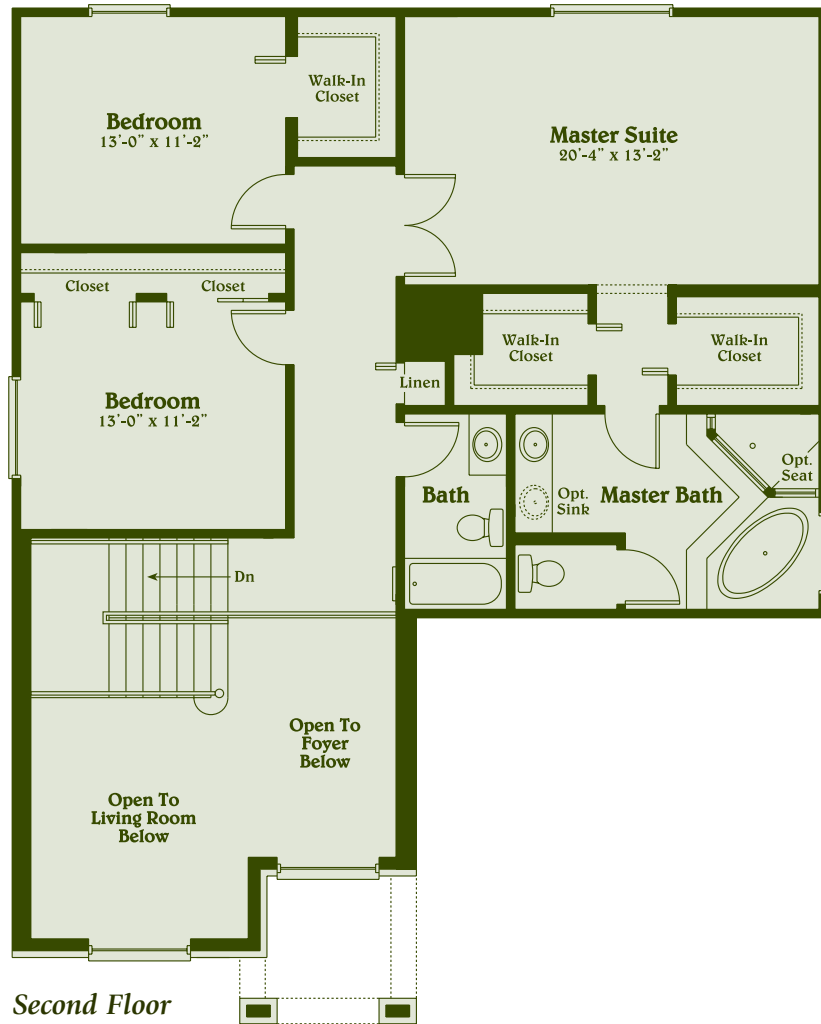

The Stapleton

Standard Elevation

Elevation A

Colonial
2,540 Sq. Ft.

3 Bedrooms, 2 1/2 Baths

Wellington
PLACE

586-716-4222 Fax 586-716-4336

Located on 23 Mile Rd. just east of Baker Rd. in Chesterfield Twp.

Prices, plans and specifications subject to change without notice or obligation.
Floor plan dimensions are approximate. © 2005

www.gtrcompanies.com

Elevation C

The Stapleton

Wellington
PLACE

586-716-4222 Fax 586-716-4336

Located on 23 Mile Rd. just east of Baker Rd. in Chesterfield Twp.

Prices, plans and specifications subject to change without notice or obligation.
Floor plan dimensions are approximate. © 2005

www.gtrcompanies.com