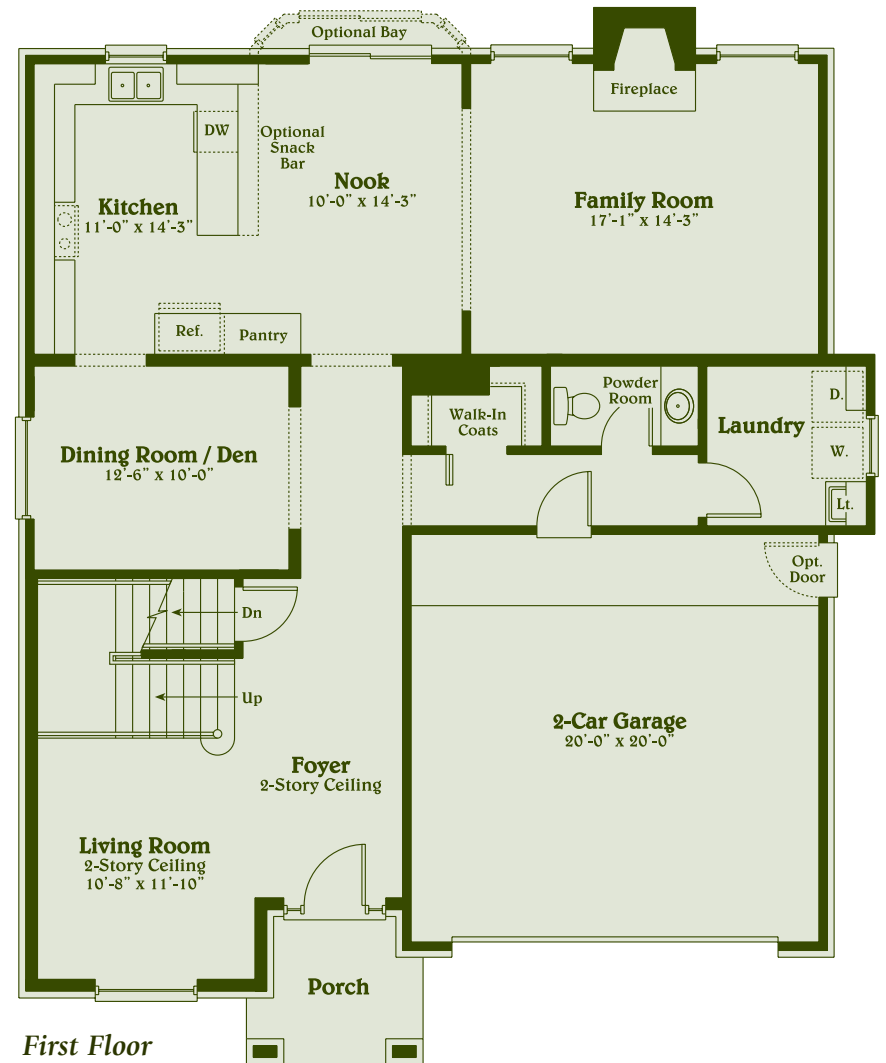

The Stapleton

Standard Elevation

Elevation A

Colonial
2,540 Sq. Ft.

3 Bedrooms, 2 1/2 Baths

Wellington
PLACE

586-716-4222 Fax 586-716-4336

Located on 23 Mile Rd. just east of Baker Rd. in Chesterfield Twp.

Prices, plans and specifications subject to change without notice or obligation.
Floor plan dimensions are approximate. © 2005

www.gtrcompanies.com

Elevation C

The Stapleton

Wellington
PLACE

586-716-4222 Fax 586-716-4336