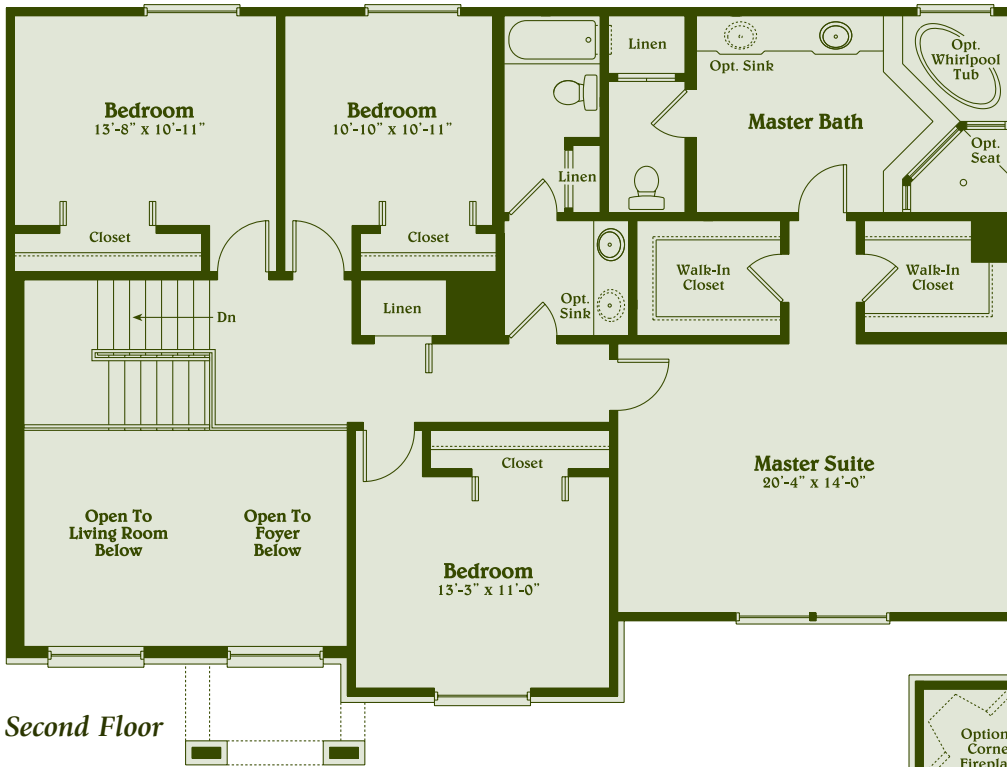

The Wakefield

Standard Elevation

Colonial
2,900 Sq. Ft.

4 Bedrooms, 2 1/2 Baths

Wellington
PLACE

586-716-4222 Fax 586-716-4336

Located on 23 Mile Rd. just east of Baker Rd. in Chesterfield Twp.

Prices, plans and specifications subject to change without notice or obligation.
Floor plan dimensions are approximate. © 2005

www.gtrcompanies.com

Elevation A

Elevation B

Elevation C

The Wakefield

Wellington
PLACE

586-716-4222 Fax 586-716-4336

Located on 23 Mile Rd. just east of Baker Rd. in Chesterfield Twp.

Prices, plans and specifications subject to change without notice or obligation.
 Floor plan dimensions are approximate. © 2005

www.gtrcompanies.com