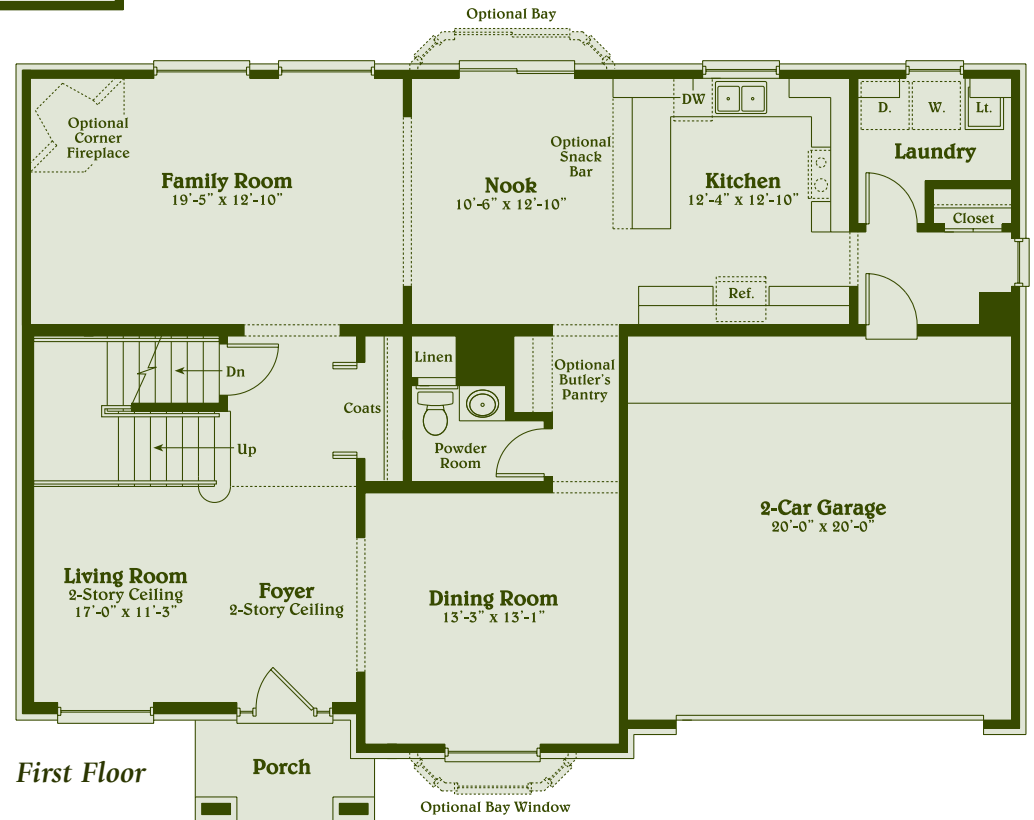

The Wakefield

Standard Elevation

Colonial
2,900 Sq. Ft.

4 Bedrooms, 2 1/2 Baths

Wellington
PLACE

586-716-4222 Fax 586-716-4336

Located on 23 Mile Rd. just east of Baker Rd. in Chesterfield Twp.

Prices, plans and specifications subject to change without notice or obligation.
Floor plan dimensions are approximate. © 2005

www.gtrcompanies.com

Elevation A

Elevation B

Elevation C

The Wakefield

Wellington
PLACE

586-716-4222 Fax 586-716-4336

Located on 23 Mile Rd. just east of Baker Rd. in Chesterfield Twp.

Prices, plans and specifications subject to change without notice or obligation.
 Floor plan dimensions are approximate. © 2005

www.gtrcompanies.com